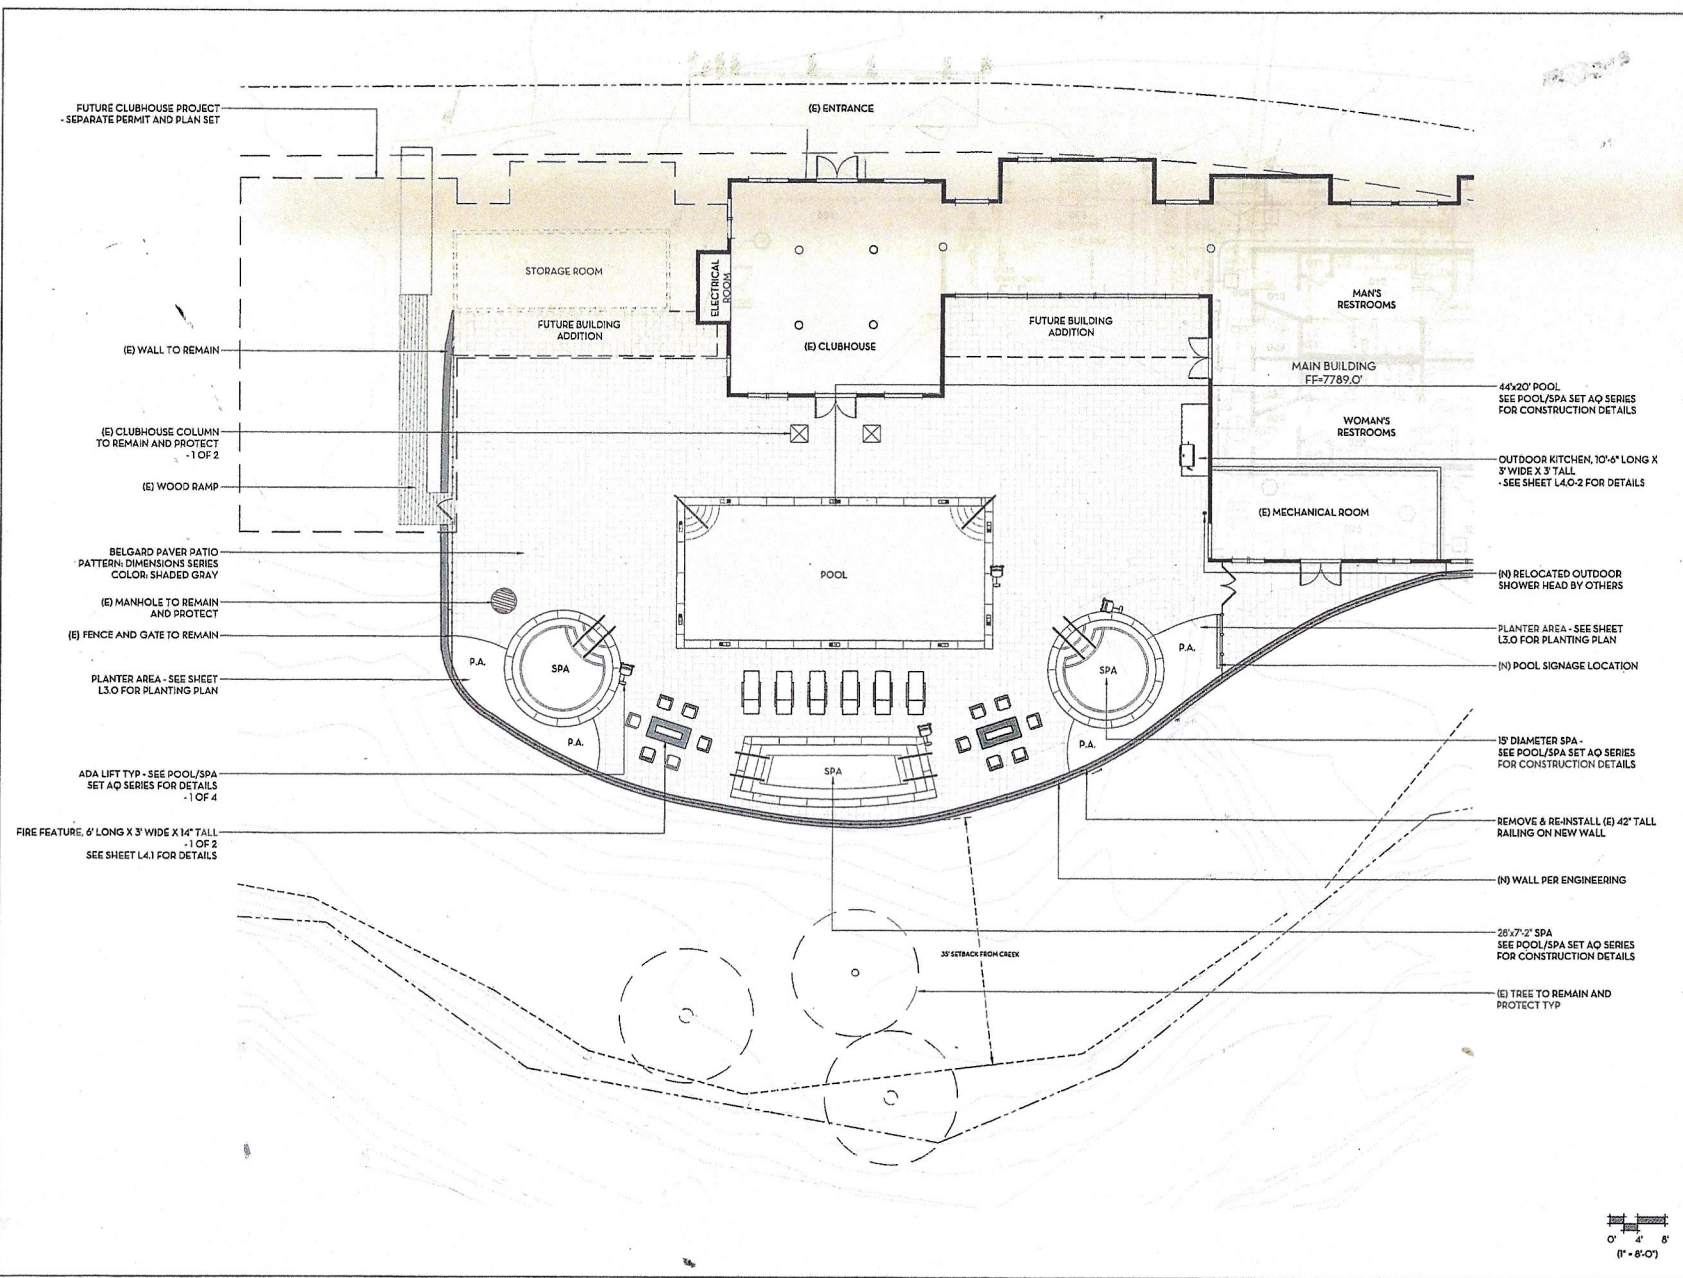

KIRKWOOD RECREATION CENTER

1550 KIRKWOOD MEADOWS DR
KIRKWOOD, CA 95646

#	DATE	COMMENTS

DATE: 07/22/2024

SCALE: 1/8" = 1.0'

NORTH:

SHEET:
HARDSCAPE PLAN
L1.0